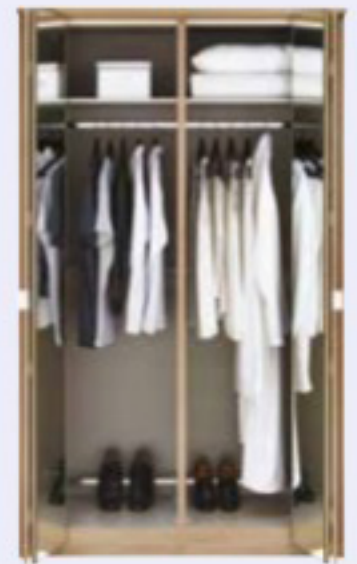

View of the internal of a
4 door centre mirror robe
- single hanging