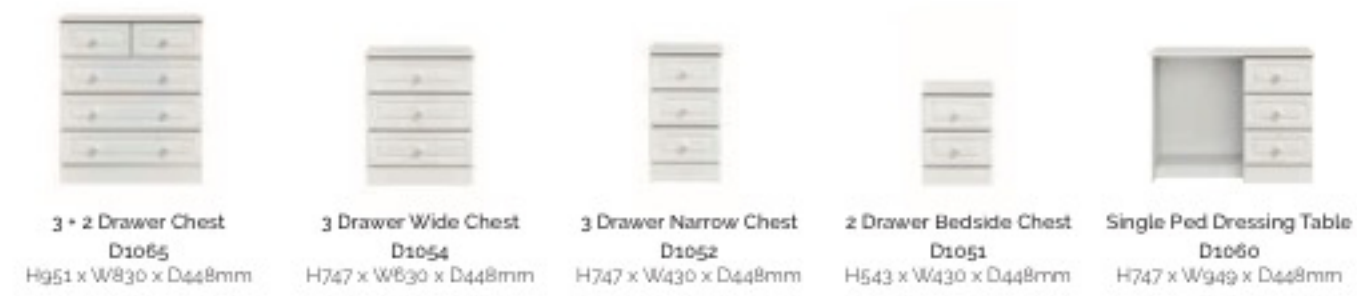

Aylesbury

A CLASSIC COLLECTION OF BEDROOM FURNITURE THAT IS SUITED TO ANY BEDROOM AND IS EQUIPPED WITH AMPLE STORAGE SPACE

This collection comes in a choice of three colours - super matt white, super matt buttermilk and odessa oak. This classic looking collection is easy on the eye and will complement any bedroom style. Sculptured doors and profiled edges make it timeless and a variety of wardrobes ensures the collection will complement any bedroom size. The overall design is complemented by the linen look interiors on the wardrobes and drawers.

- AYL: SUPER MATT WHITE
- ABM: SUPER MATT BUTTERMILK
- AOK: ODESSA OAK

Internal view of a 4 door/4 drawer robe. The wardrobes come complete with shelf and hanging rail. All shelves are fixed and therefore cannot be moved

Internal view of a 3 door/4 drawer gent's robe. All gent's wardrobes come complete with hanging rail

Internal view of a 2 door gent's robe

Internal view of a 2 door robe