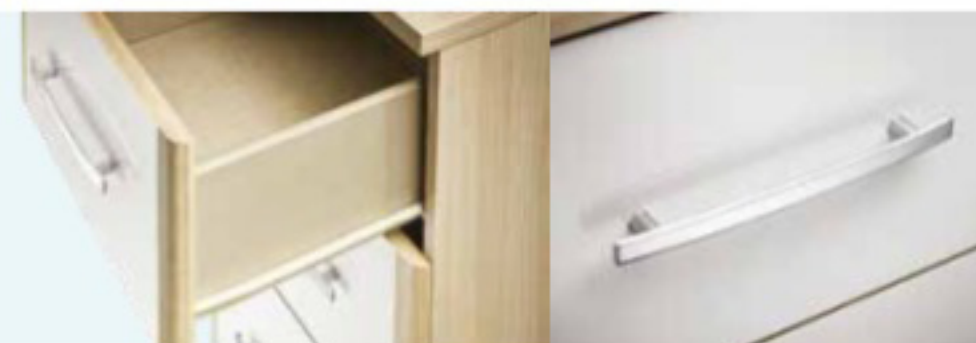

Single Ped Dressing Table
D1260
H689 x W922 x D448mm

Stool
S60CD
H455 x W505 x D380mm

DRAWERS COME WITH A STYLISH CURVED SLEEK CHROME HANDLE